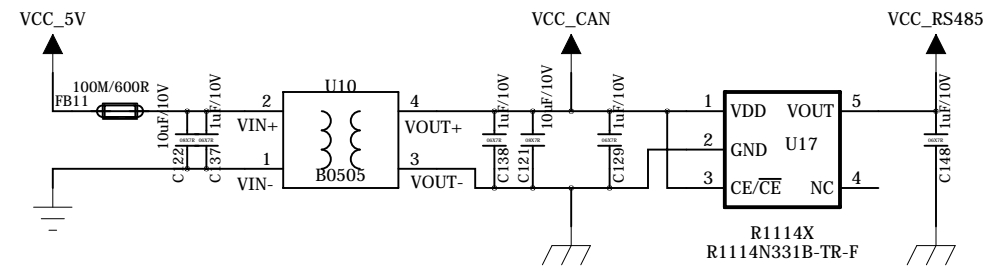

COMPANY:	Embest info%Tech Co. LTD			
P/N	<CODE>			
TITLE	Embest_TI OMAP_SOC8200_100324			
Design by:	huangzhp	Check by:	huangzhp	
Approved by:	zhudp			
DATED:	2010/03/25	DATED:	2010/04/03	
DATED:	2010/04/03		DATED:	2010/04/03
SCALE:	N/A	SIZE:	B	
		SHEET:	1 OF 8