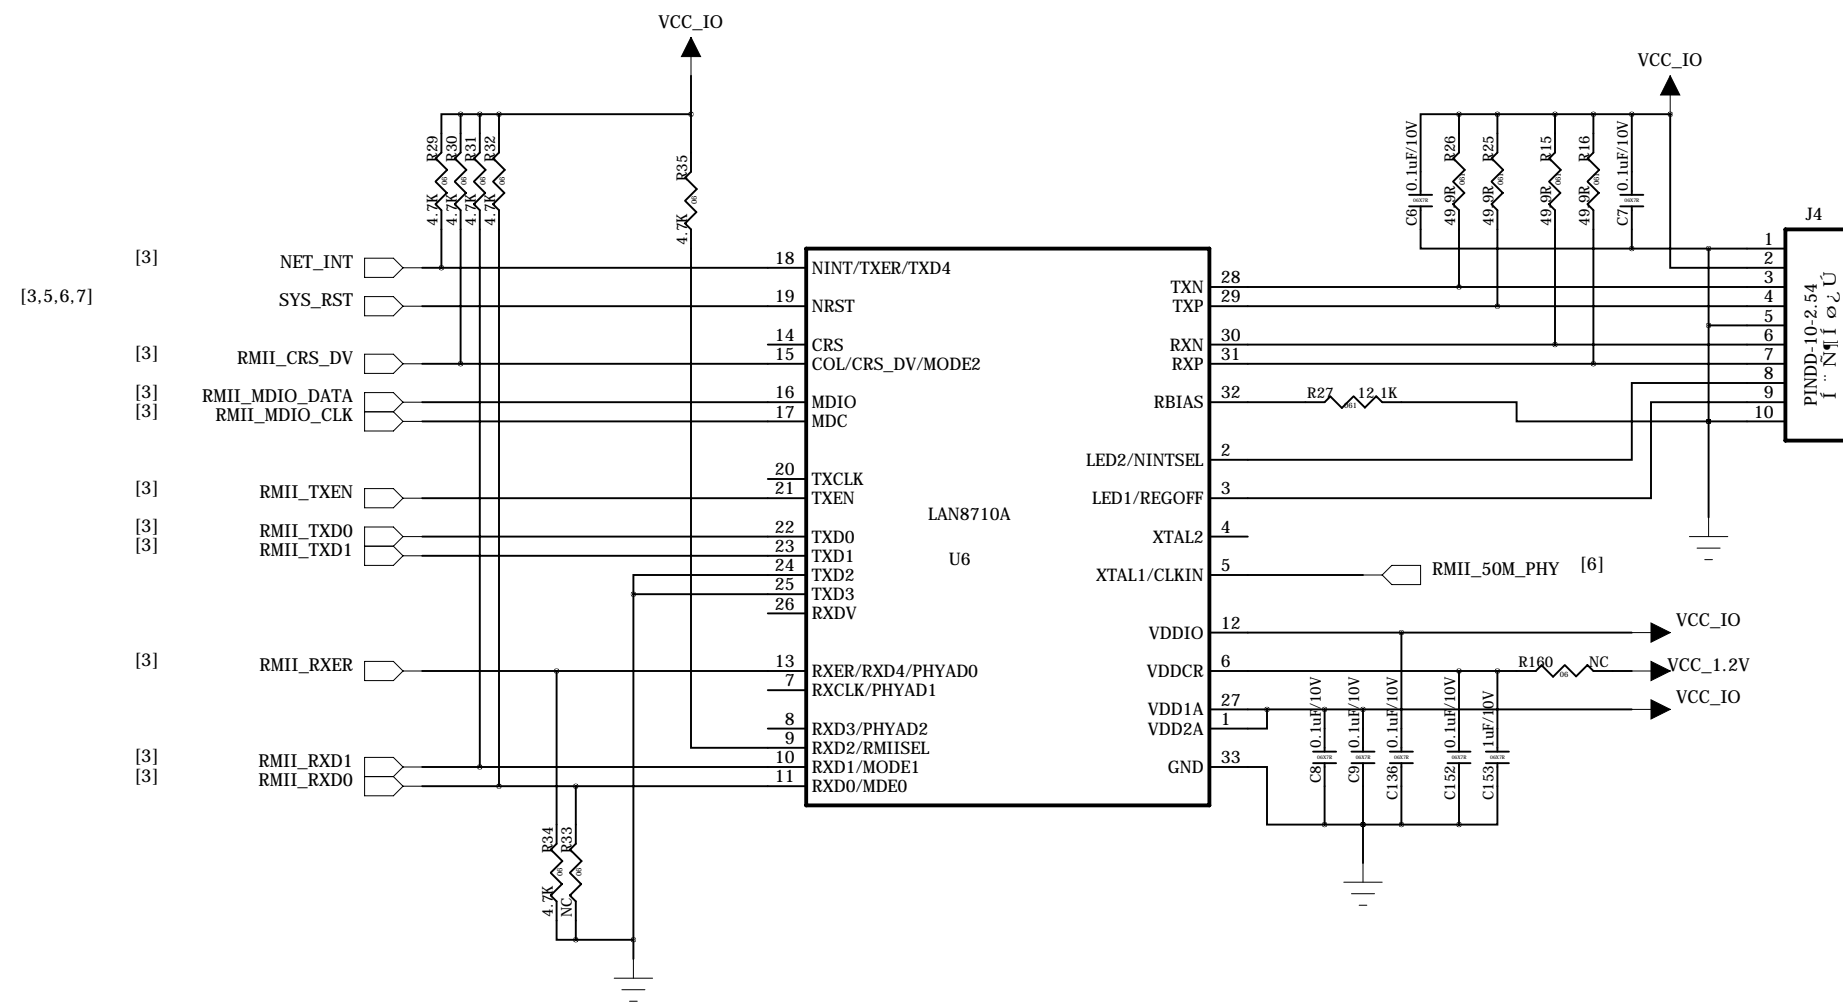

COMPANY: Embest info%Tech Co. LTD		
P/N <CODE>		
TITLE Embest_TI_OMAP_SOC8200_100324		
Design by: huangzhp	Check by: huangzhp	Approved by: zhudp
DATED: 2010/03/25	DATED: 2010/04/03	DATED: 2010/04/03
SCALE: N/A	SIZE: B	SHEET: 1 OF 8