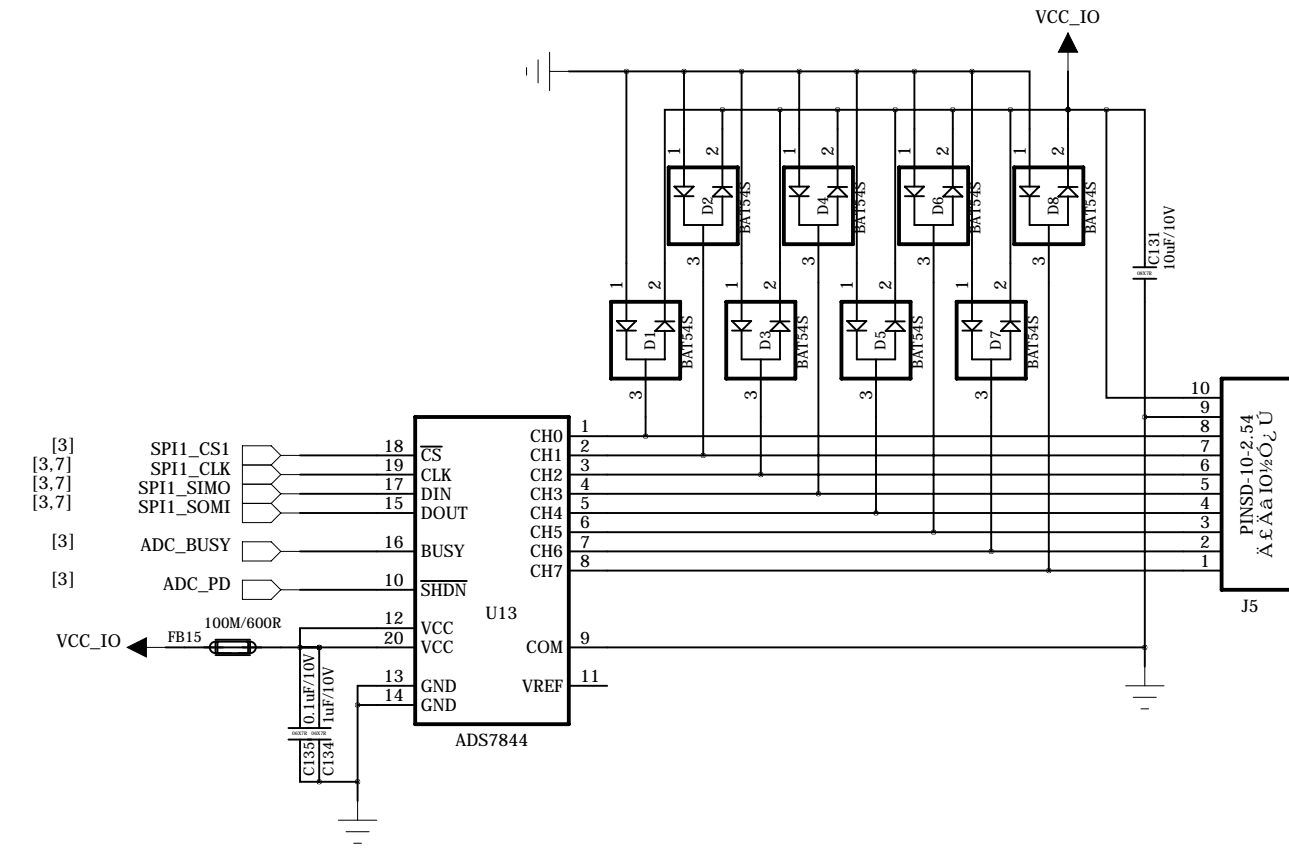

COMPANY:	Embest info%Tech Co. LTD			
P/N	<CODE>			
TITLE	Embest_TI OMAP_SOC8200_100324			
Design by:	huangzhp	Check by:	huangzhp	
Approved by:	zhudp			
DATED:	2010/03/25	DATED:	2010/04/03	
DATED:	2010/04/03		DATED:	2010/04/03
SCALE:	N/A	SIZE:	B	
		SHEET:	1 OF 8