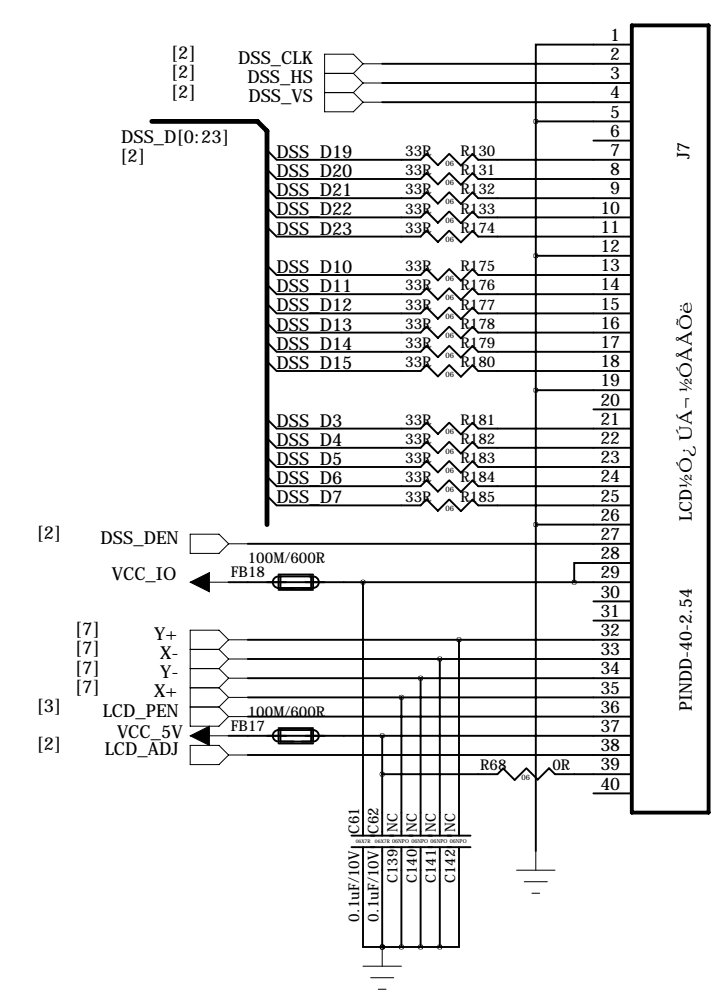

COMPANY: Embest info%Tech Co. LTD		
P/N <CODE>		
TITLE Embest_TI_OMAP_SOC8200_100324		
Design by: huangzhp	Check by: huangzhp	Approved by: zhudp
DATED: 2010/03/25	DATED: 2010/04/03	DATED: 2010/04/03
SCALE: N/A	SIZE: B	SHEET: 1 OF 8