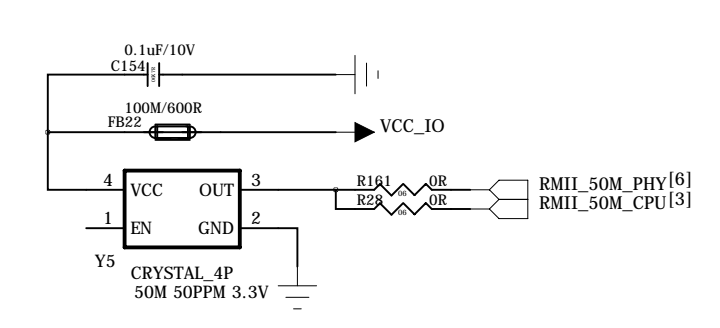

COMPANY: Embest info%Tech Co. LTD		
P/N <CODE>		
TITLE Embest_TI_OMAP_SOC8200_100324		
Design by: huangzhp	Check by: huangzhp	Approved by: zhudp
DATED: 2010/03/25	DATED: 2010/04/03	DATED: 2010/04/03
SCALE: N/A	SIZE: B	SHEET: 1 OF 8