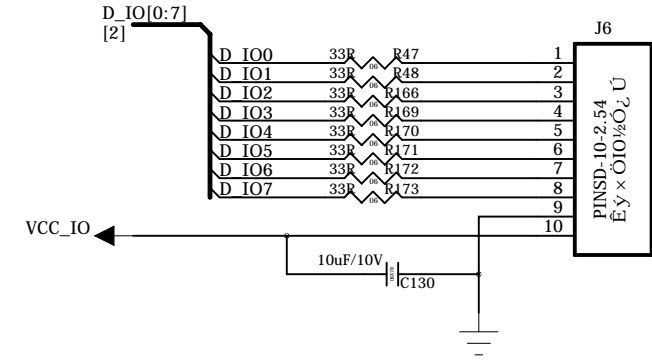

COMPANY:	Embest info%Tech Co. LTD			
P/N	<CODE>			
TITLE	Embest_TI OMAP_SOC8200_100324			
Design by:	huangzhp	Check by:	huangzhp	
Approved by:	zhudp			
DATED:	2010/03/25	DATED:	2010/04/03	
DATED:	2010/04/03		DATED:	2010/04/03
SCALE:	N/A	SIZE:	B	
		SHEET:	1 OF 8