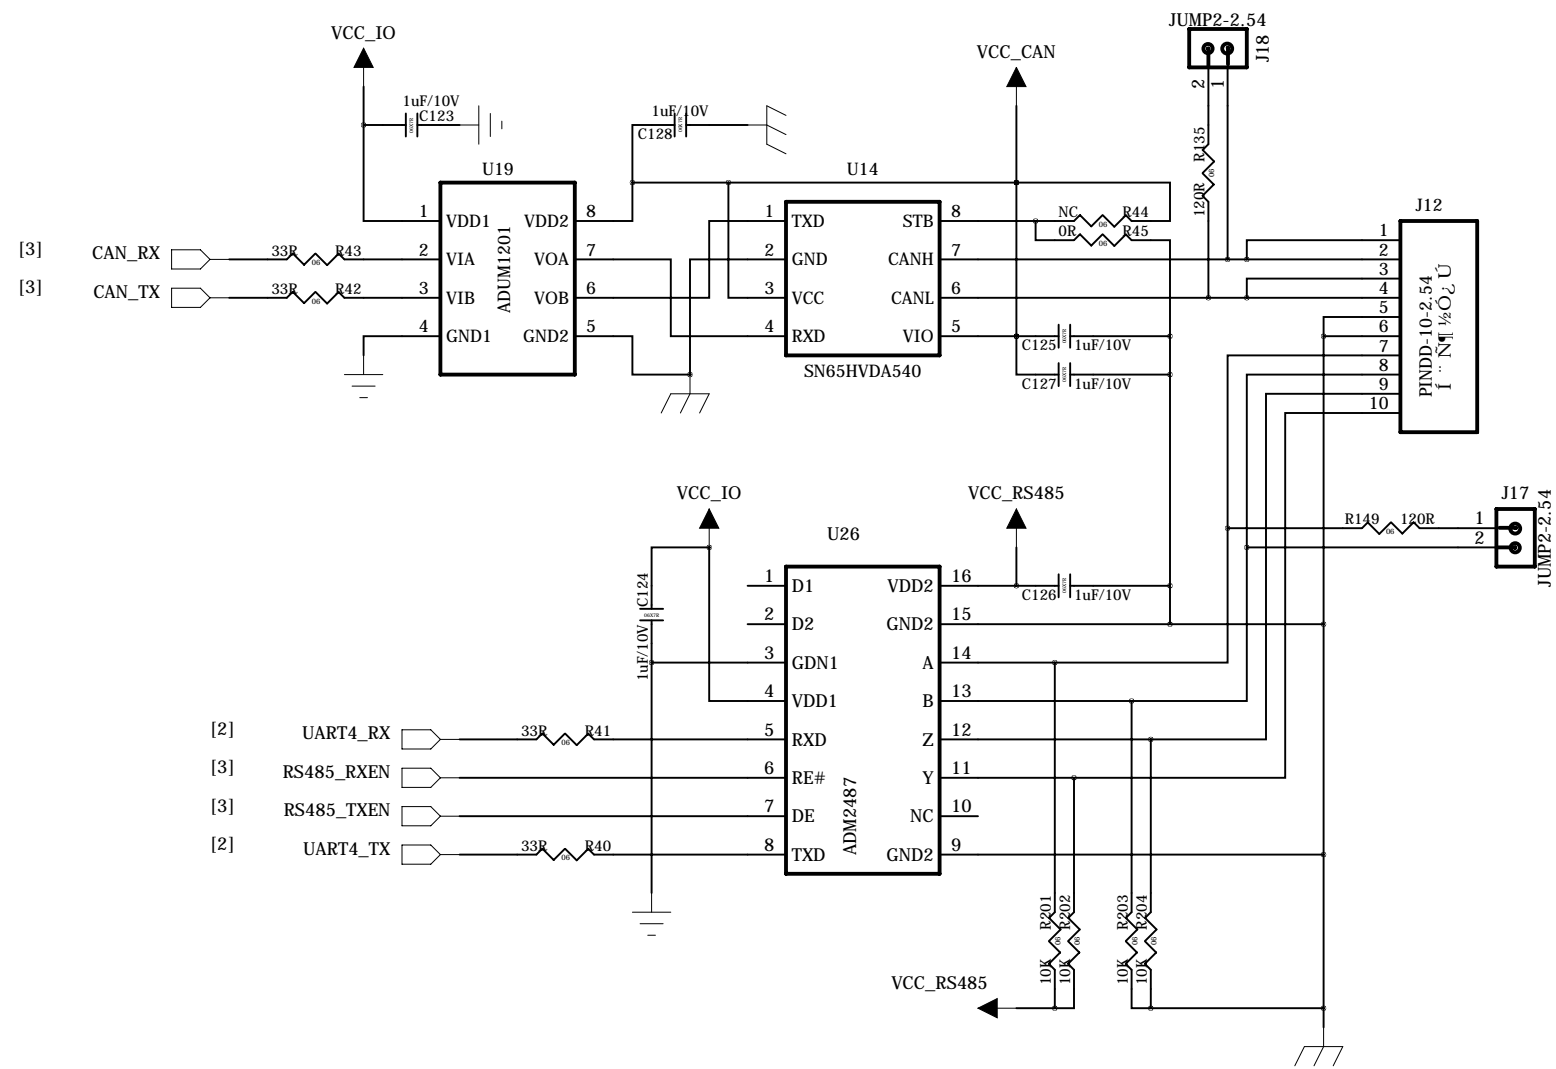

COMPANY:	Embest info%Tech Co. LTD			
P/N	<CODE>			
TITLE	Embest_TI OMAP_SOC8200_100324			
Design by:	huangzhp	Check by:	huangzhp	
Approved by:	zhudp			
DATED:	2010/03/25	DATED:	2010/04/03	
DATED:	2010/04/03		DATED:	2010/04/03
SCALE:	N/A	SIZE:	B	
		SHEET:	1 OF 8