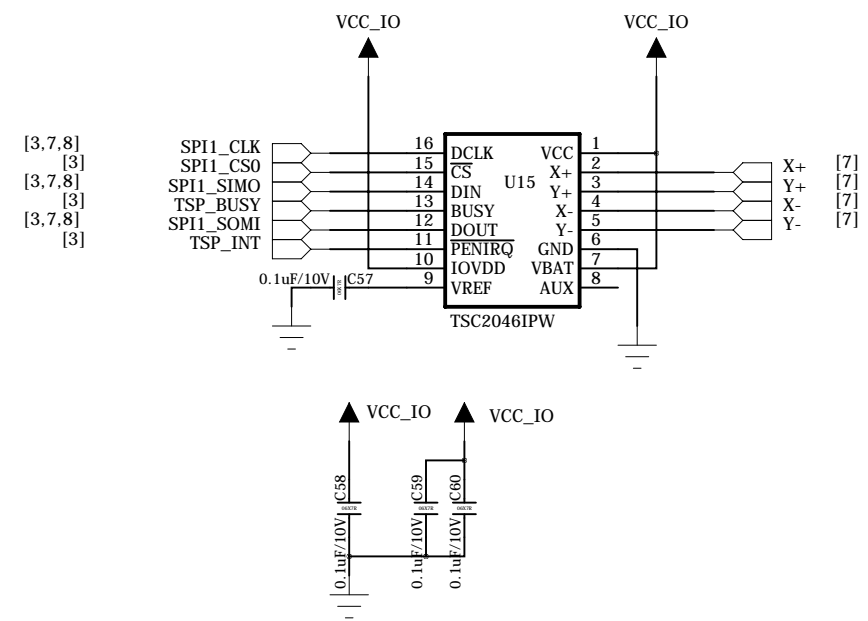

COMPANY: Embest info%Tech Co. LTD		
P/N <CODE>		
TITLE Embest_TI_OMAP_SOC8200_100324		
Design by: huangzhp	Check by: huangzhp	Approved by: zhudp
DATED: 2010/03/25	DATED: 2010/04/03	DATED: 2010/04/03
SCALE: N/A	SIZE: B	SHEET: 1 OF 8