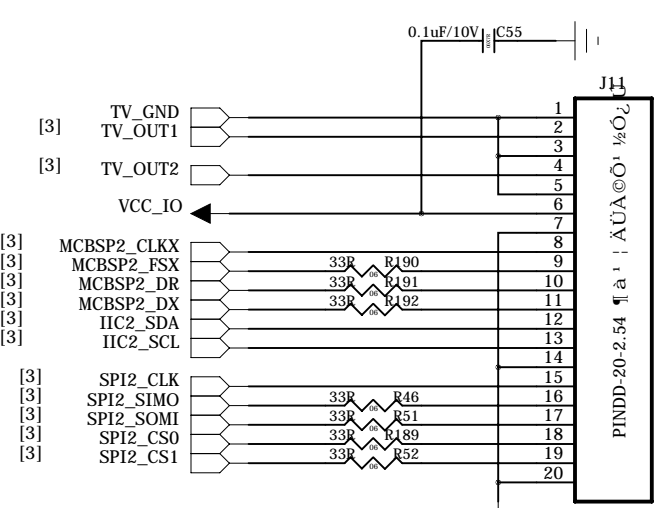

COMPANY: Embest info%Tech Co. LTD		
P/N <CODE>		
TITLE Embest_TI_OMAP_SOC8200_100324		
Design by: huangzhp	Check by: huangzhp	Approved by: zhudp
DATED: 2010/03/25	DATED: 2010/04/03	DATED: 2010/04/03
SCALE: N/A	SIZE: B	SHEET: 1 OF 8