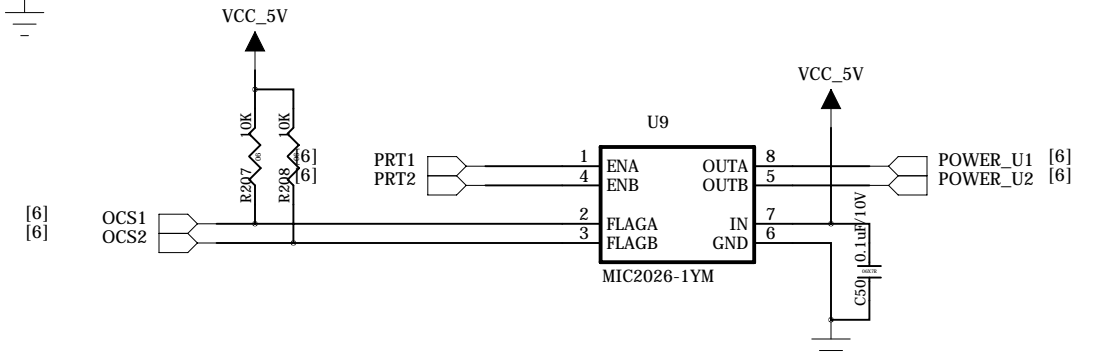

COMPANY: Embest info%Tech Co. LTD		
P/N <CODE>		
TITLE Embest_TI_OMAP_SOC8200_100324		
Design by: huangzhp	Check by: huangzhp	Approved by: zhudp
DATED: 2010/03/25	DATED: 2010/04/03	DATED: 2010/04/03
SCALE: N/A	SIZE: B	SHEET: 1 OF 8