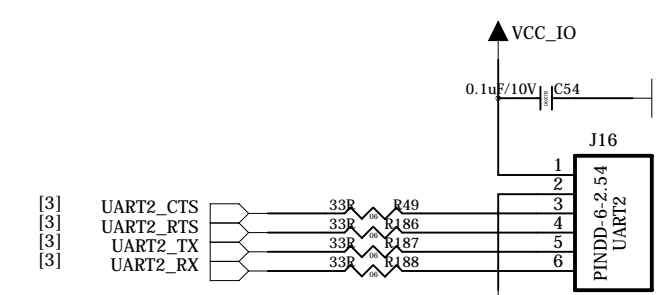

COMPANY: Embest info%Tech Co. LTD		
P/N <CODE>		
TITLE Embest_TI_OMAP_SOC8200_100324		
Design by: huangzhp	Check by: huangzhp	Approved by: zhudp
DATED: 2010/03/25	DATED: 2010/04/03	DATED: 2010/04/03
SCALE: N/A	SIZE: B	SHEET: 1 OF 8