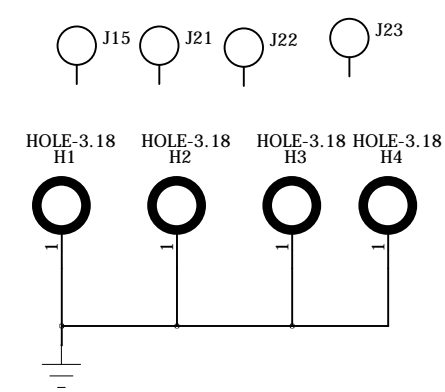

COMPANY: Embest info%Tech Co. LTD		
P/N <CODE>		
TITLE Embest_TI_OMAP_SOC8200_100324		
Design by: huangzhp	Check by: huangzhp	Approved by: zhudp
DATED: 2010/03/25	DATED: 2010/04/03	DATED: 2010/04/03
SCALE: N/A	SIZE: B	SHEET: 1 OF 8