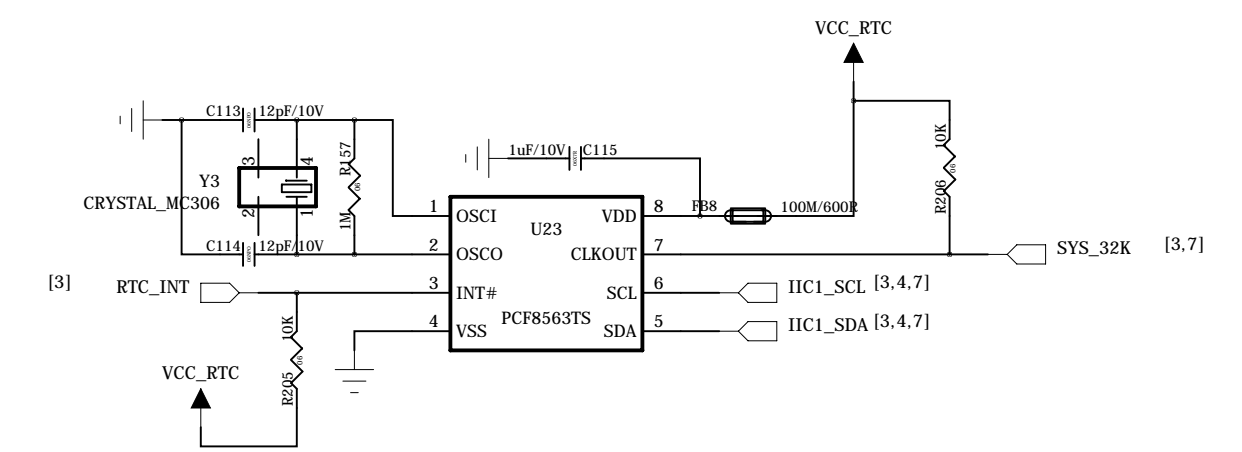

COMPANY: Embest info%Tech Co. LTD		
P/N <CODE>		
TITLE Embest_TI_OMAP_SOC8200_100324		
Design by: huangzhp	Check by: huangzhp	Approved by: zhudp
DATED: 2010/03/25	DATED: 2010/04/03	DATED: 2010/04/03
SCALE: N/A	SIZE: B	SHEET: 1 OF 8