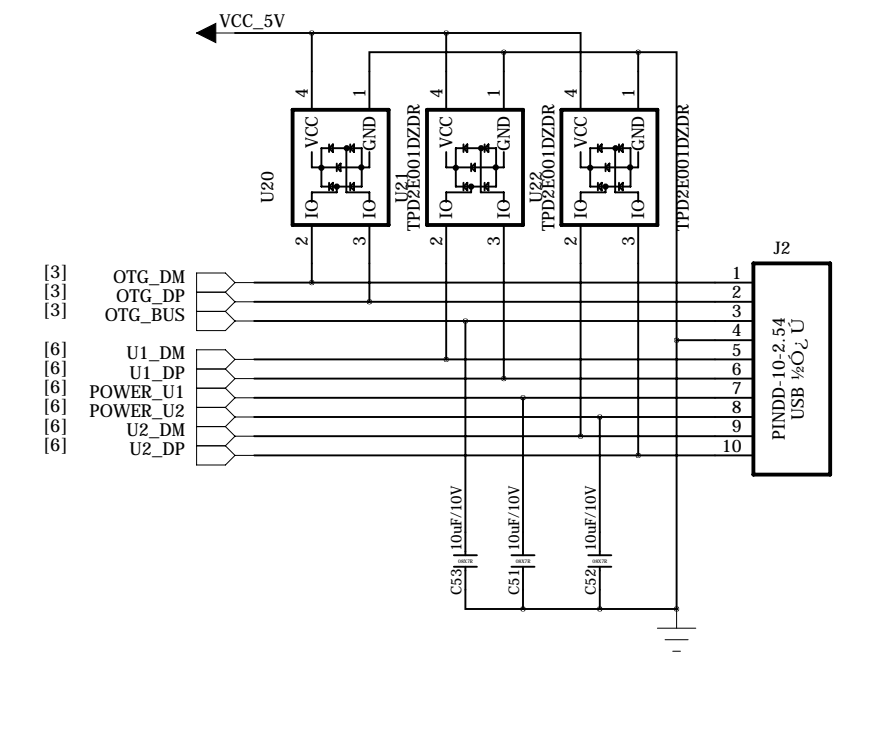

COMPANY: Embest info%Tech Co. LTD		
P/N <CODE>		
TITLE Embest_TI_OMAP_SOC8200_100324		
Design by: huangzhp	Check by: huangzhp	Approved by: zhudp
DATED: 2010/03/25	DATED: 2010/04/03	DATED: 2010/04/03
SCALE: N/A	SIZE: B	SHEET: 1 OF 8