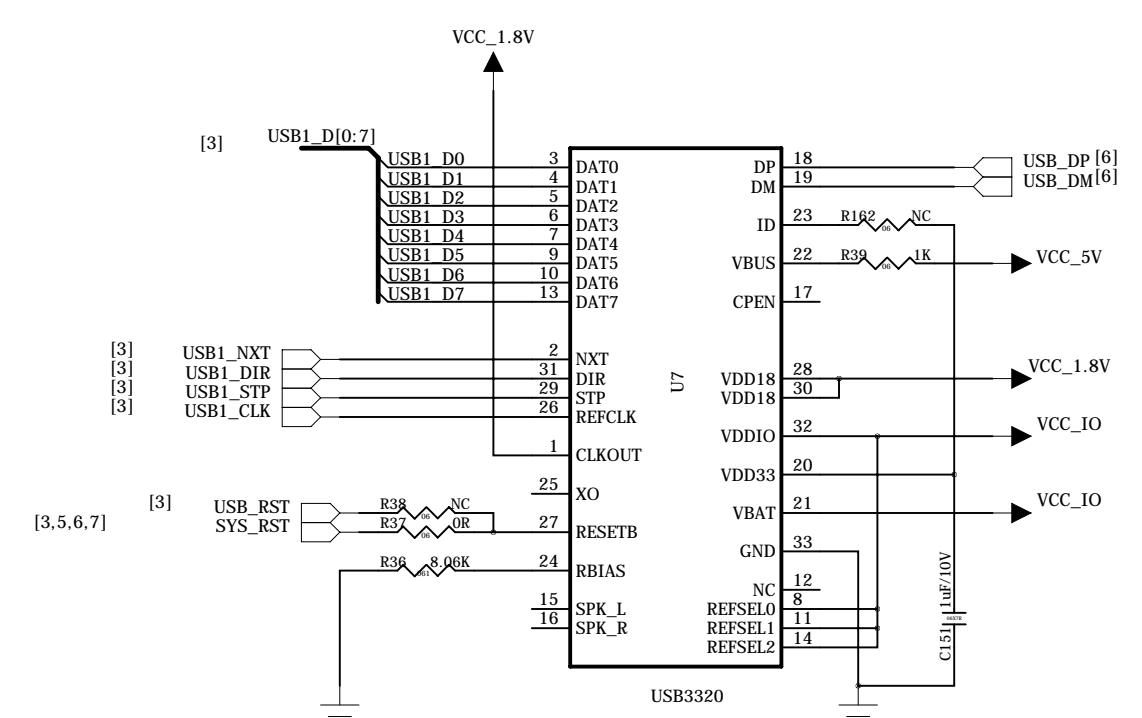

COMPANY: Embest info%Tech Co. LTD		
P/N <CODE>		
TITLE Embest_TI_OMAP_SOC8200_100324		
Design by: huangzhp	Check by: huangzhp	Approved by: zhudp
DATED: 2010/03/25	DATED: 2010/04/03	DATED: 2010/04/03
SCALE: N/A	SIZE: B	SHEET: 1 OF 8