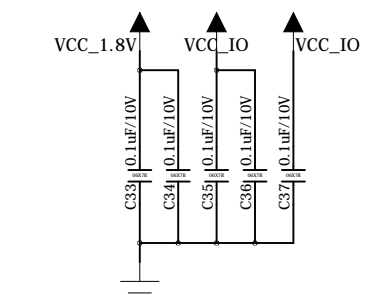

COMPANY: Embest info%Tech Co. LTD		
P/N <CODE>		
TITLE Embest_TI_OMAP_SOC8200_100324		
Design by: huangzhp	Check by: huangzhp	Approved by: zhudp
DATED: 2010/03/25	DATED: 2010/04/03	DATED: 2010/04/03
SCALE: N/A	SIZE: B	SHEET: 1 OF 8