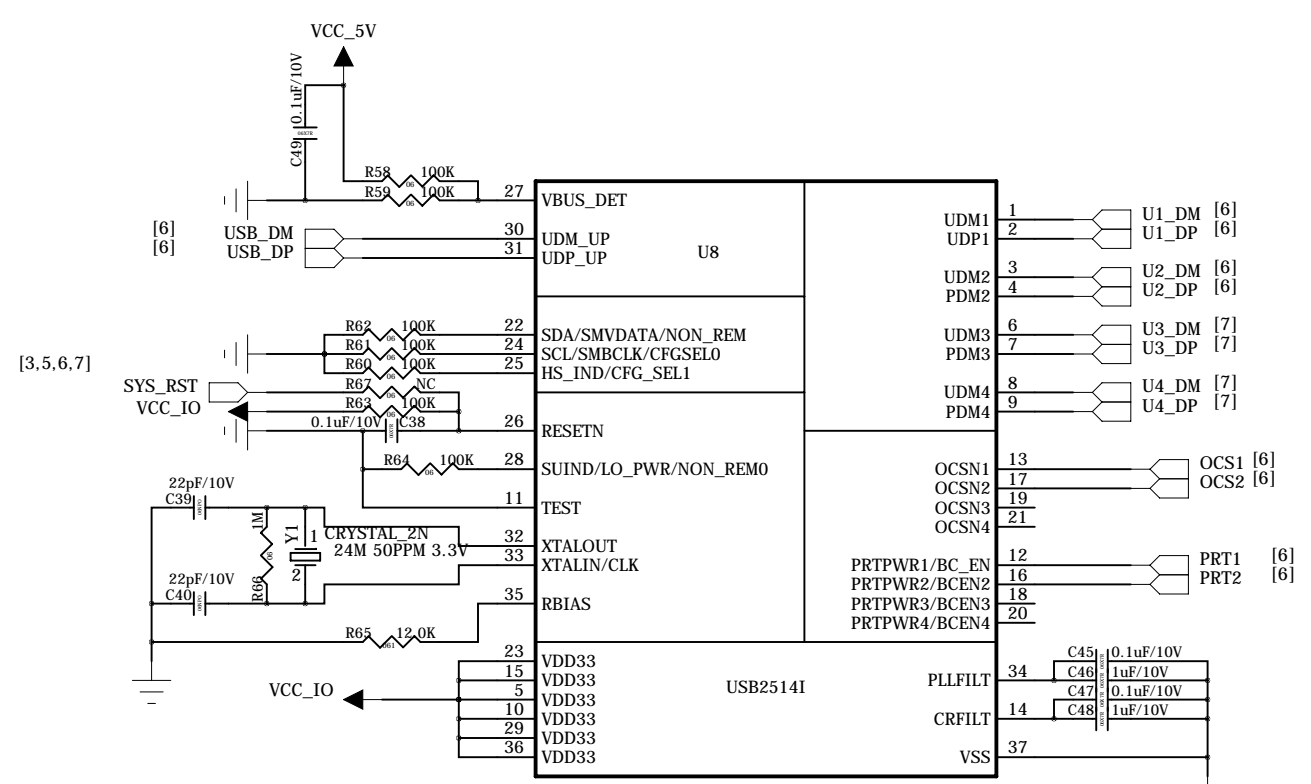

COMPANY: Embest info%Tech Co. LTD		
P/N <CODE>		
TITLE Embest_TI_OMAP_SOC8200_100324		
Design by: huangzhp	Check by: huangzhp	Approved by: zhudp
DATED: 2010/03/25	DATED: 2010/04/03	DATED: 2010/04/03
SCALE: N/A	SIZE: B	SHEET: 1 OF 8