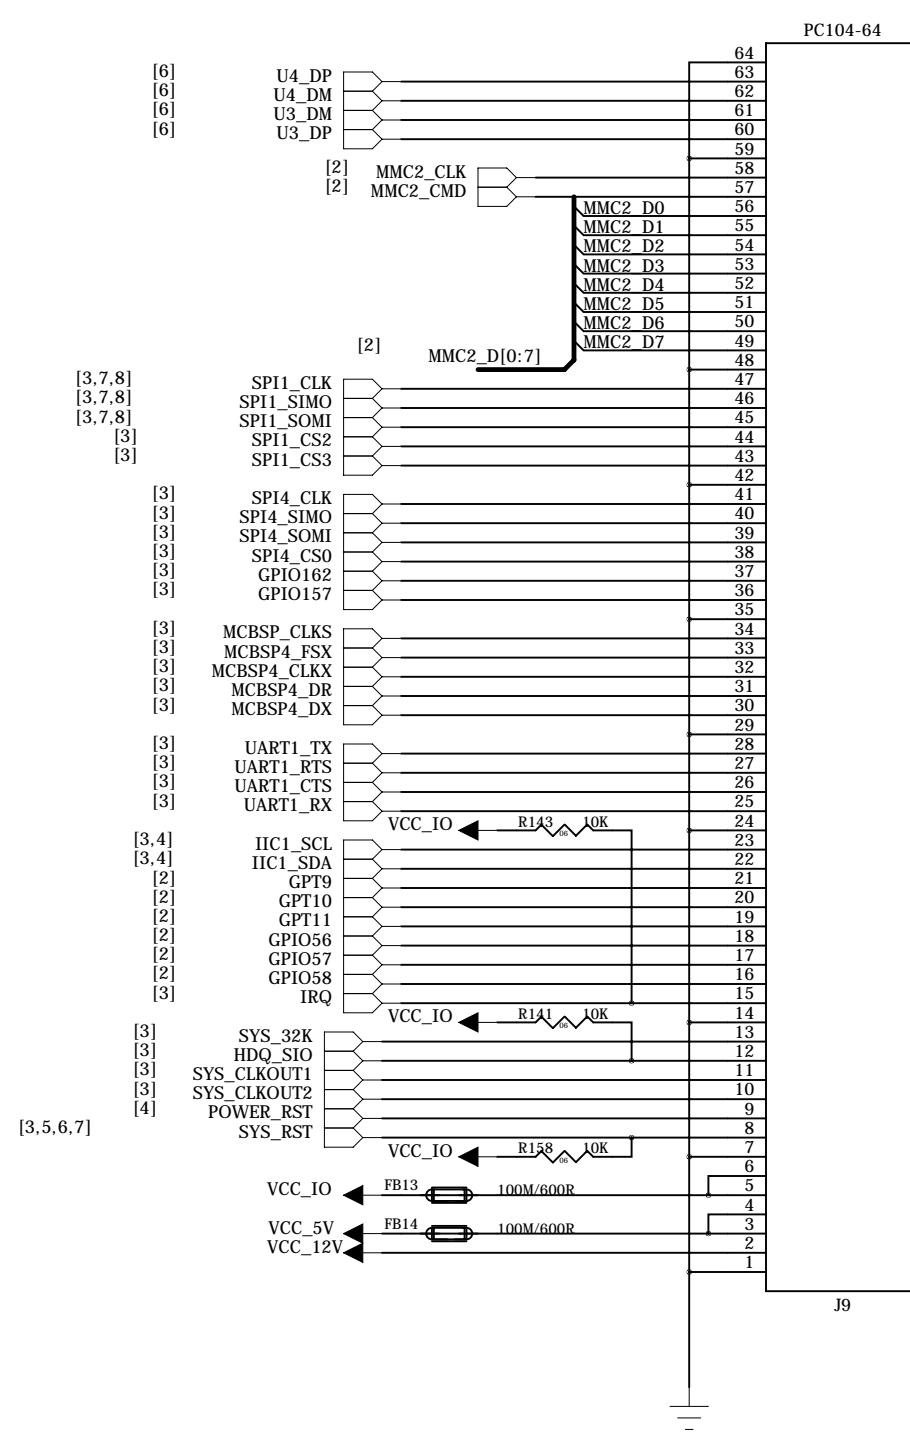

COMPANY: Embest info%Tech Co. LTD		
P/N <CODE>		
TITLE Embest_TI_OMAP_SOC8200_100324		
Design by: huangzhp	Check by: huangzhp	Approved by: zhudp
DATED: 2010/03/25	DATED: 2010/04/03	DATED: 2010/04/03
SCALE: N/A	SIZE: B	SHEET: 1 OF 8