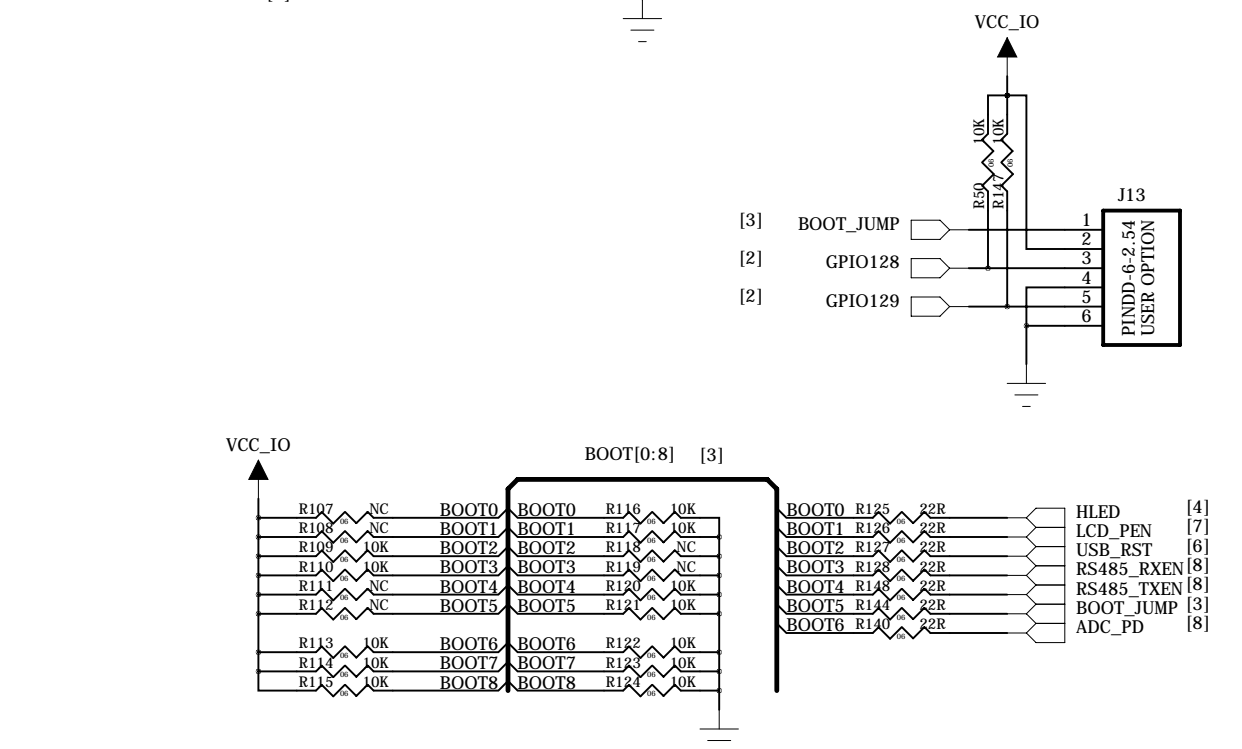

COMPANY: Embest info%Tech Co. LTD		
P/N <CODE>		
TITLE Embest_TI_OMAP_SOC8200_100324		
Design by: huangzhp	Check by: huangzhp	Approved by: zhudp
DATED: 2010/03/25	DATED: 2010/04/03	DATED: 2010/04/03
SCALE: N/A	SIZE: B	SHEET: 1 OF 8