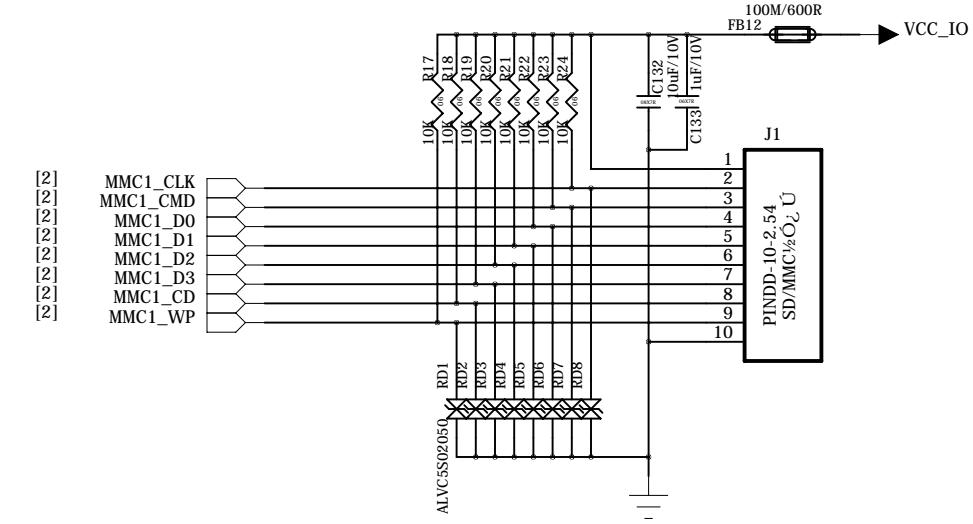

COMPANY:	Embest info%Tech Co. LTD			
P/N	<CODE>			
TITLE	Embest_TI OMAP_SOC8200_100324			
Design by:	huangzhp	Check by:	huangzhp	
Approved by:	zhudp			
DATED:	2010/03/25	DATED:	2010/04/03	
DATED:	2010/04/03		DATED:	2010/04/03
SCALE:	N/A	SIZE:	B	
		SHEET:	1 OF 8