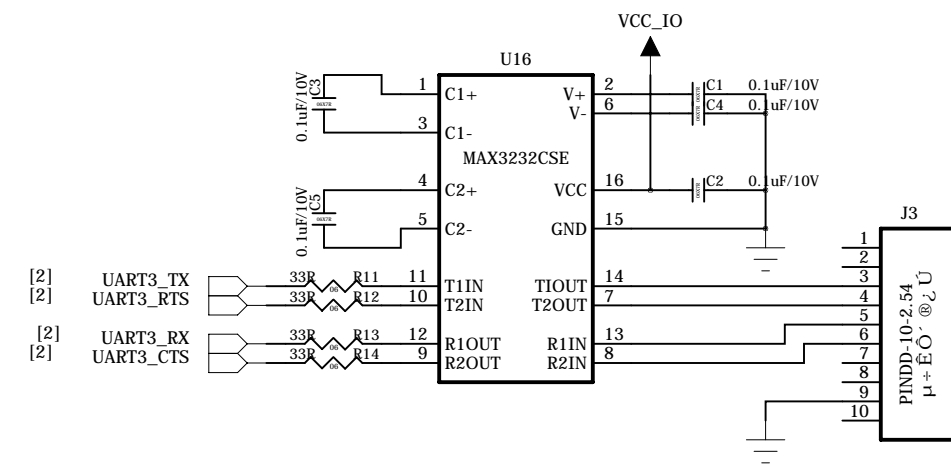

COMPANY:	Embest info%Tech Co. LTD			
P/N	<CODE>			
TITLE	Embest_TI OMAP_SOC8200_100324			
Design by:	huangzhp	Check by:	huangzhp	
Approved by:	zhudp			
DATED:	2010/03/25	DATED:	2010/04/03	
DATED:	2010/04/03		DATED:	2010/04/03
SCALE:	N/A	SIZE:	B	
		SHEET:	1 OF 8