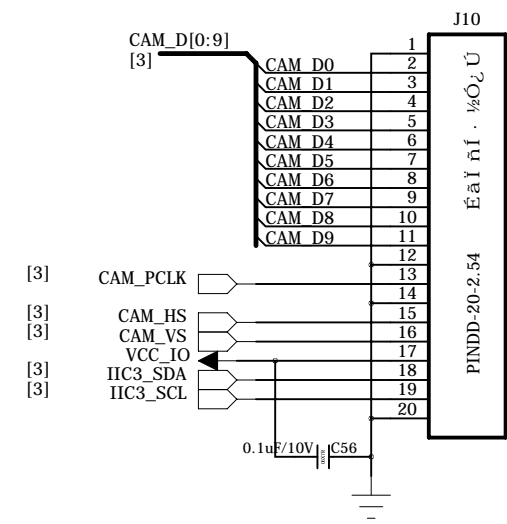

COMPANY: Embest info%Tech Co. LTD		
P/N <CODE>		
TITLE Embest_TI_OMAP_SOC8200_100324		
Design by: huangzhp	Check by: huangzhp	Approved by: zhudp
DATED: 2010/03/25	DATED: 2010/04/03	DATED: 2010/04/03
SCALE: N/A	SIZE: B	SHEET: 1 OF 8