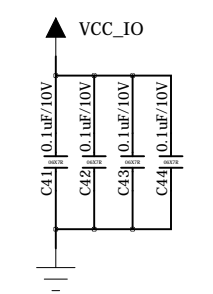

COMPANY: Embest info%Tech Co. LTD		
P/N <CODE>		
TITLE Embest_TI_OMAP_SOC8200_100324		
Design by: huangzhp	Check by: huangzhp	Approved by: zhudp
DATED: 2010/03/25	DATED: 2010/04/03	DATED: 2010/04/03
SCALE: N/A	SIZE: B	SHEET: 1 OF 8