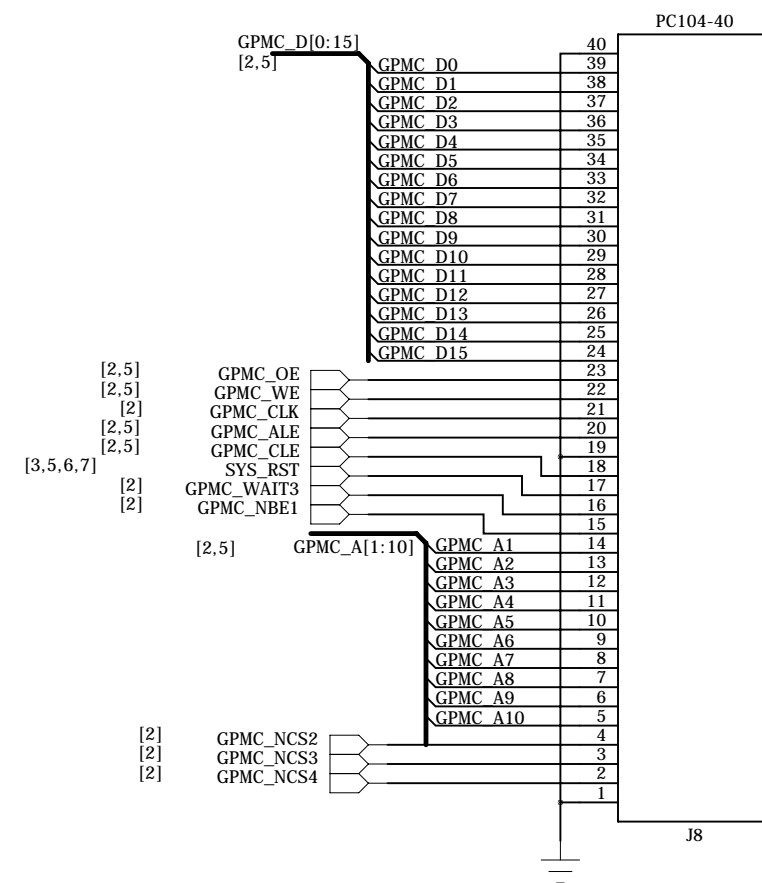

COMPANY: Embest info%Tech Co. LTD		
P/N <CODE>		
TITLE Embest_TI_OMAP_SOC8200_100324		
Design by: huangzhp	Check by: huangzhp	Approved by: zhudp
DATED: 2010/03/25	DATED: 2010/04/03	DATED: 2010/04/03
SCALE: N/A	SIZE: B	SHEET: 1 OF 8